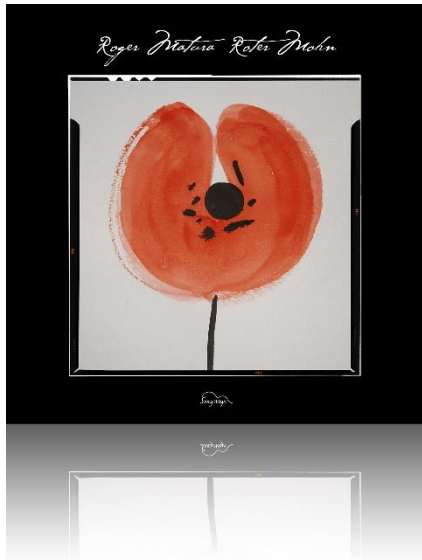

Distribution: USA/Canada: MVD Entertainment Group, D: Galileo MC, UK: Proper, Scandinavia: Border JP: Disk Union

12" Vinyl LP

Roger Matura

Roter Mohn

More Original than the Original

A cover album like no other: On *Roter Mohn*, Roger Matura turns John Lennon's "Jealous Guy" into an ambient ballad propelled by softly gyrating kalimbas, while "Get it On" by T. Rex rises like a psychedelic phoenix from the ashes of feedback and multilayered vocals.